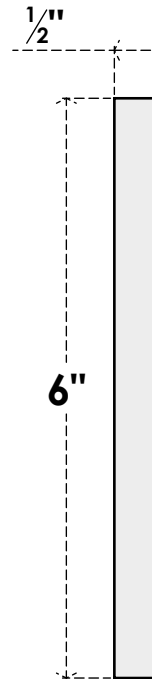

ROSP060X060X050SDG09

6"W X 6"H X 1/2"P STANDARD SEDGWICK FLOWER ROSETTE WITH SQUARE EDGE, ARCHITECTURAL GRADE PVC

FRONT

SIDE

EKENA MILLWORK
2300 WEST MAIN ST.
CLARKSVILLE, TX 75426
TOLL FREE: 866-607-0453
WWW.EKENAMILLWORK.COM

NOTES

1. INSTALLATION TO BE COMPLETED IN ACCORDANCE WITH MANUFACTURER'S SPECIFICATIONS.
2. DRAWING MAY NOT BE TO SCALE
3. THIS DRAWING IS INTENDED FOR DESIGN AND PLANNING PURPOSES ONLY.
4. ALL INFORMATION CONTAINED HEREIN WAS CURRENT AT THE TIME OF DEVELOPMENT BUT MUST BE REVIEWED AND APPROVED BY THE PRODUCT MANUFACTURER TO BE CONSIDERED ACCURATE.
5. ARCHITECTURAL GRADE PVC PRODUCTS ARE MADE FROM EXPANDED CELLULAR PVC AND COME NATURALLY WHITE BUT MAY BE PAINTED