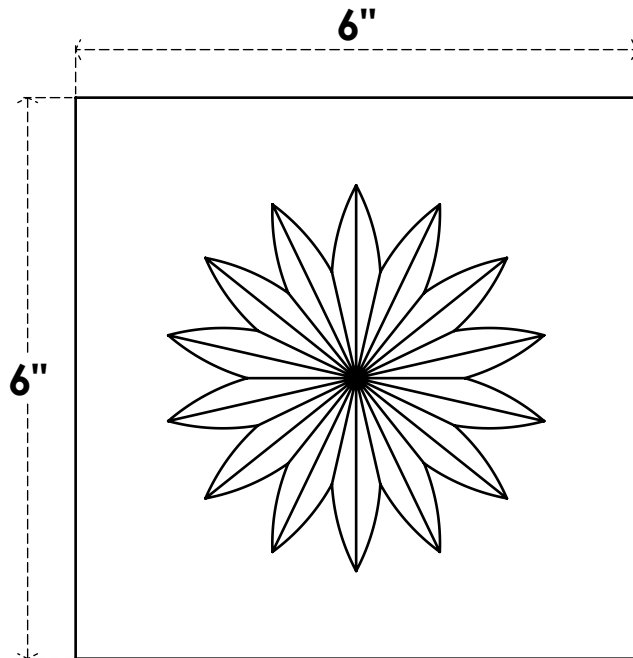

ROSP060X060X050SDG09

6"W X 6"H X 1/2"P STANDARD SEDGWICK FLOWER ROSETTE WITH SQUARE EDGE, ARCHITECTURAL GRADE PVC

FRONT

SIDE

EKENA MILLWORK
2300 WEST MAIN ST.
CLARKSVILLE, TX 75426
TOLL FREE: 866-607-0453
WWW.EKENAMILLWORK.COM